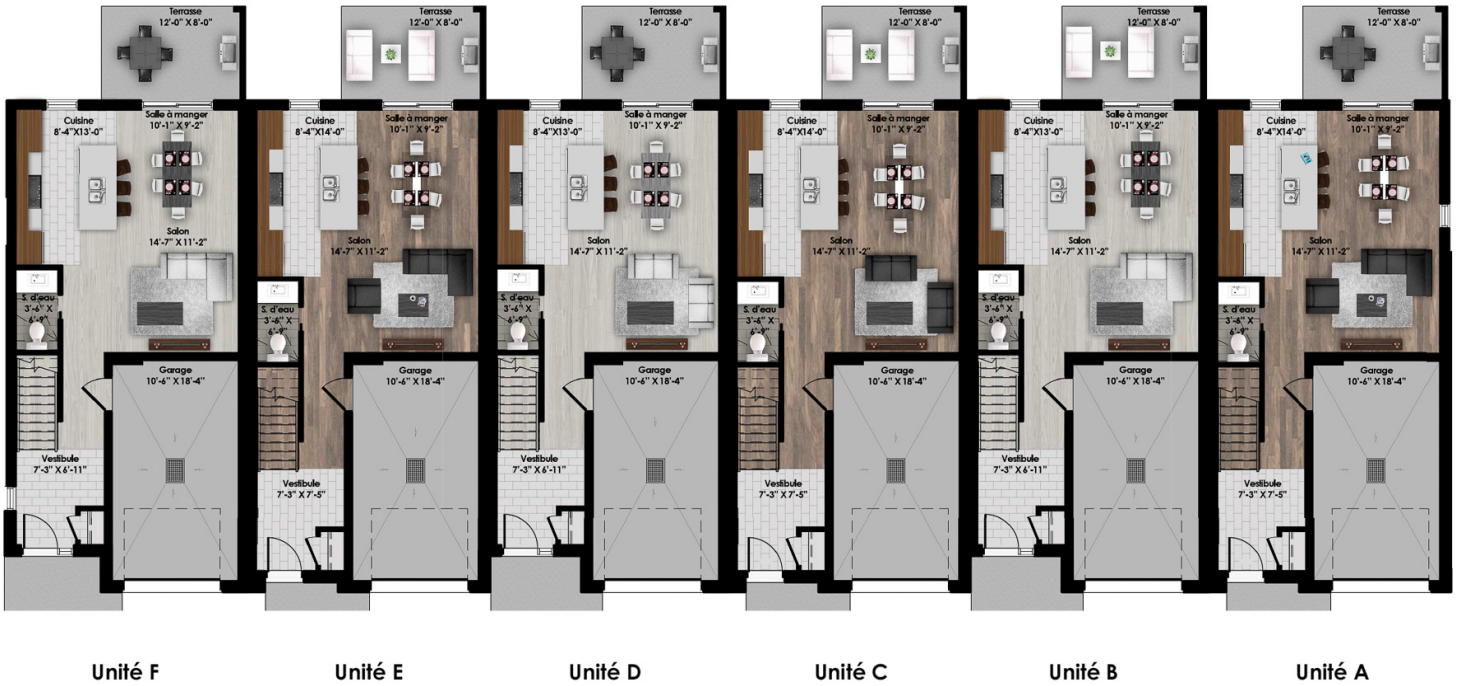

Model
Villa Urbaine

These townhouses have an area ranging from 1,404 sq. ft. to 1,440 sq. ft. over two floors. These magnificent, cozy homes have the option of two or three bedrooms on the second floor. The bright rooms and functional kitchen with its large unifying island will definitely charm you. The garage space is a must-have for our winters, or for a workshop or home gym.

Townhouse • Style contemporain

2 or 3 rooms • 1 + 1 bathrooms • living room

Ground floor 702 à 720 ft²

Second floor 702 à 720 ft²

Rez-de-chaussée

Unité A
 Superficie totale: ±1440 pi²
 Unité B
 Superficie totale: ±1404 pi²
 Unité C
 Superficie totale: ±1440 pi²

Unité D
 Superficie totale: ±1404 pi²
 Unité E
 Superficie totale: ±1440 pi²
 Unité F
 Superficie totale: ±1406 pi²

Étage