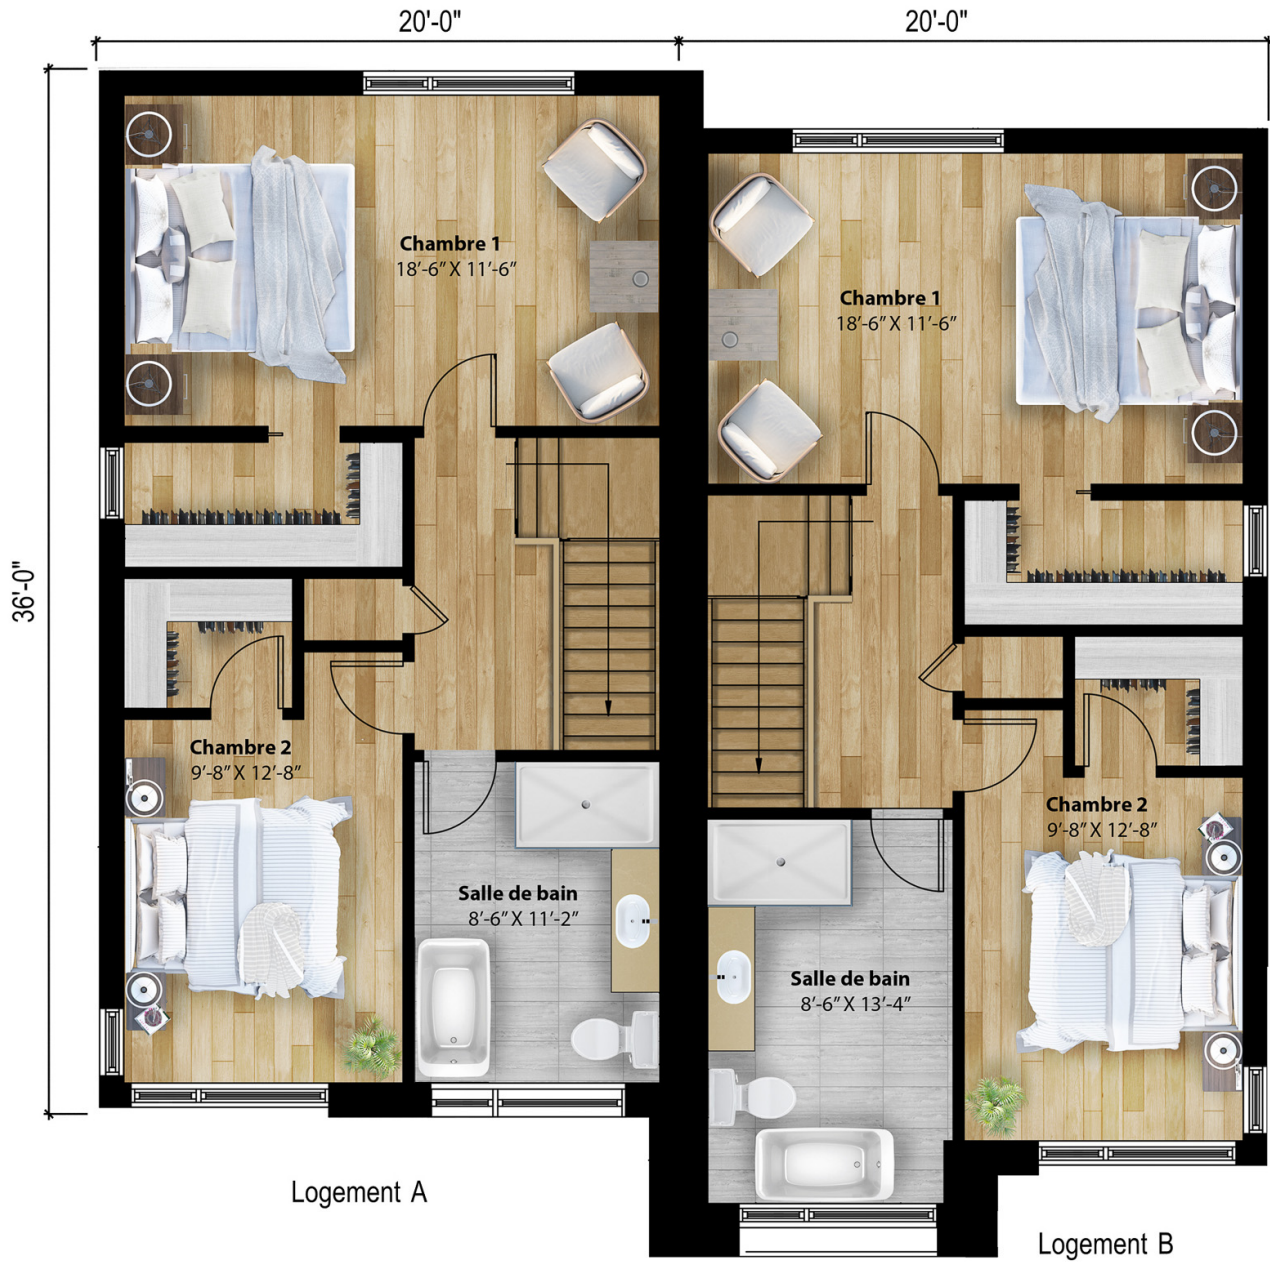

Model Ruisseau

This semi-detached house with a bold design will charm contemporary architecture enthusiasts. The ground floor has a vast common area that encompasses the main rooms: living room, dining room and kitchen. The windows let abundant natural light brighten the entire space. Make the most of a full laundry room on the ground floor or a walk-in pantry in the kitchen. On the second floor, note the exceptionally large shower measuring 60" x 36".*Hurry! Only a few units available.

Semi-detached house • Style contemporain

2 or 3 rooms • 1 + 1 bathrooms • living room

Ground floor	721 ft ²
Second floor	Log. A : 721 pi ² Log. B : 737 ft ²

ÉTAGE OPTION 3 CHAMBRES