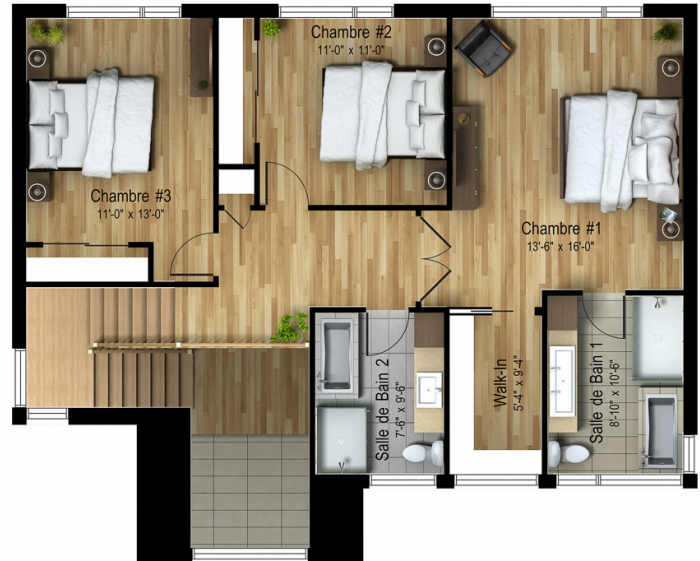

Model  
**Manhattan**

This trendy cottage is one of GBD Construction's most spacious models. It has everything you could possibly want, including a large laundry room, three bathrooms for the entire family and ample storage space in the kitchen and master bedroom. Lastly, this model has an open layout and abundant windows that provide maximum sunlight.

---

Two-storey house • Style contemporain

---

3 rooms • 2 + 1 bathrooms • living room

---

Ground floor	1063 ft <sup>2</sup>
Second floor	1160 ft <sup>2</sup>
Garage	483 ft <sup>2</sup>

---

**OPTION 1**