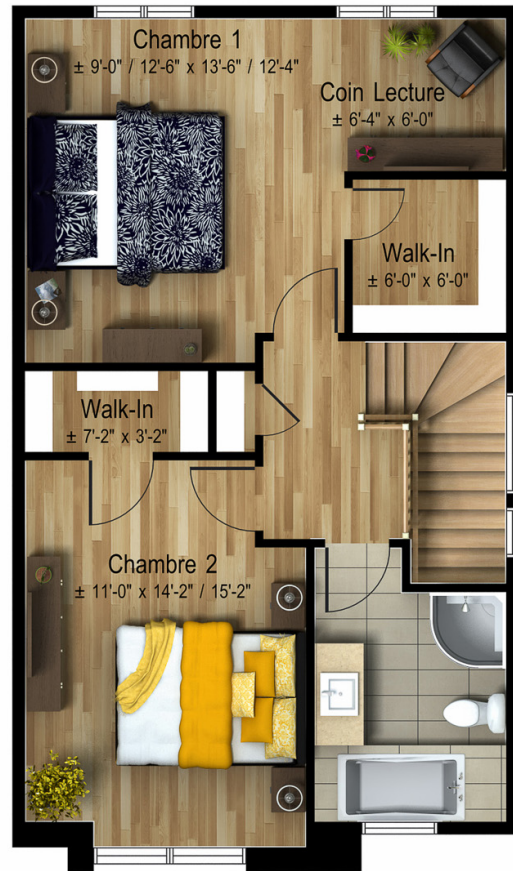

Model  
**Littoral**

The Littoral's aesthetic harmony and affordable price make it one of our most attractive models. With three upstairs bedrooms, it's ideal for first-home buyers or young families. Take note of the spacious kitchen, which includes a large pantry and extensive counter space to perfect your cooking skills. In short, the user-friendly indoor layout makes this home an enjoyable place to spend time.

---

Semi-detached house • Style contemporain

---

3 rooms • 1 + 1 bathrooms • living room

---

Ground floor            670 ft<sup>2</sup>

Second floor            668 ft<sup>2</sup>

---

**OPTION 2 CHAMBRES**

**OPTION 3 CHAMBRES**