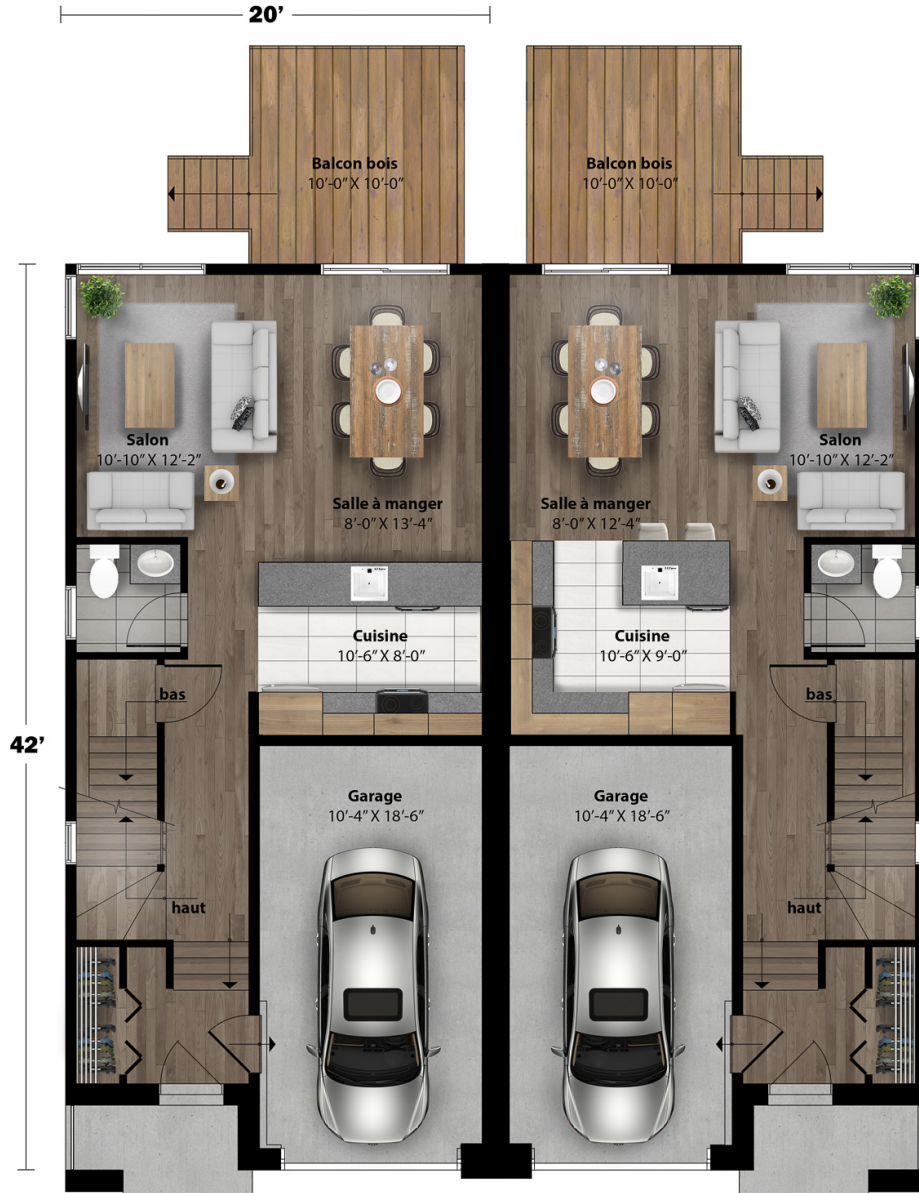

Model
Bouleau

There are no compromises with this home. The garage provides comfort and convenience in cold weather and the master bedroom on the second floor has a walk-in closet. Other details include an office nook, perfect for doing accounting or homework. Life is peaceful in this intelligently-designed living environment.

Semi-detached house • Style contemporain

2 or 3 rooms • 1 + 1 bathrooms • living room

Ground floor	597 ft ²
Second floor	815 ft ²
Garage	219 ft ²

REZ-DE-CHAUSSÉE

ÉTAGE